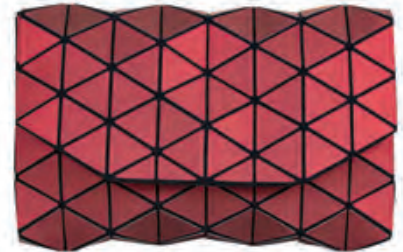

PART 5

Geometric & Bead Look

91228-MAT

GEO CLUTCH / SHLDR

10L x 7H x 1W

\$18

GREY

PINK