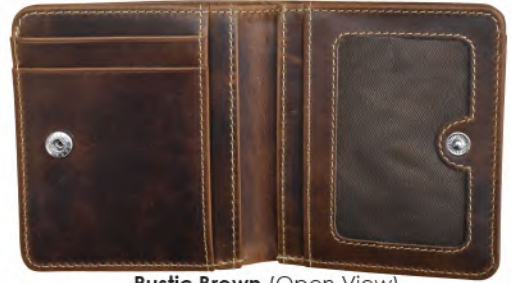

**Dimensions:** 4.5"L x 3.5"H x .5"W

Chocolate (Open View)

Chocolate

Rustic Brown

Black

**7231.13.5**  
**MINI BIFOLD**  
Currency pocket, five credit card slots and I.D. window. Back zip pocket.

**Dimensions:** 3.75"L x 3.5"H x .5"W