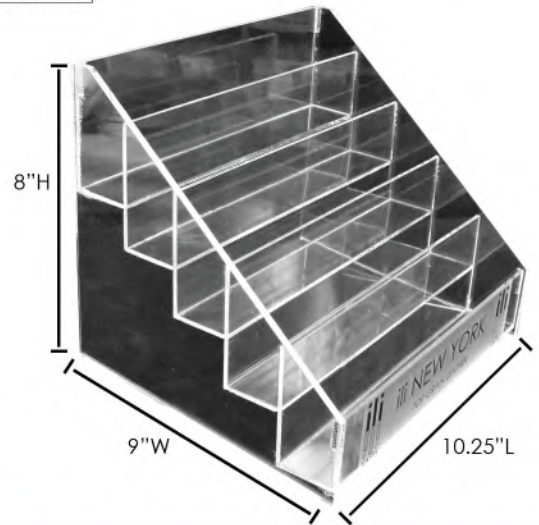

**Dimensions: 13"L x 13.5"H x 4"W**

Scotch

Scotch (Open View)

Black

Scotch (Back View)

**15485.45**  
**SMALL 5 TIER ACRYLIC DISPLAY**

Dimensions: 10.25"L x 8"H x 9"W

**14638.55**  
**LARGE 5 TIER ACRYLIC DISPLAY**