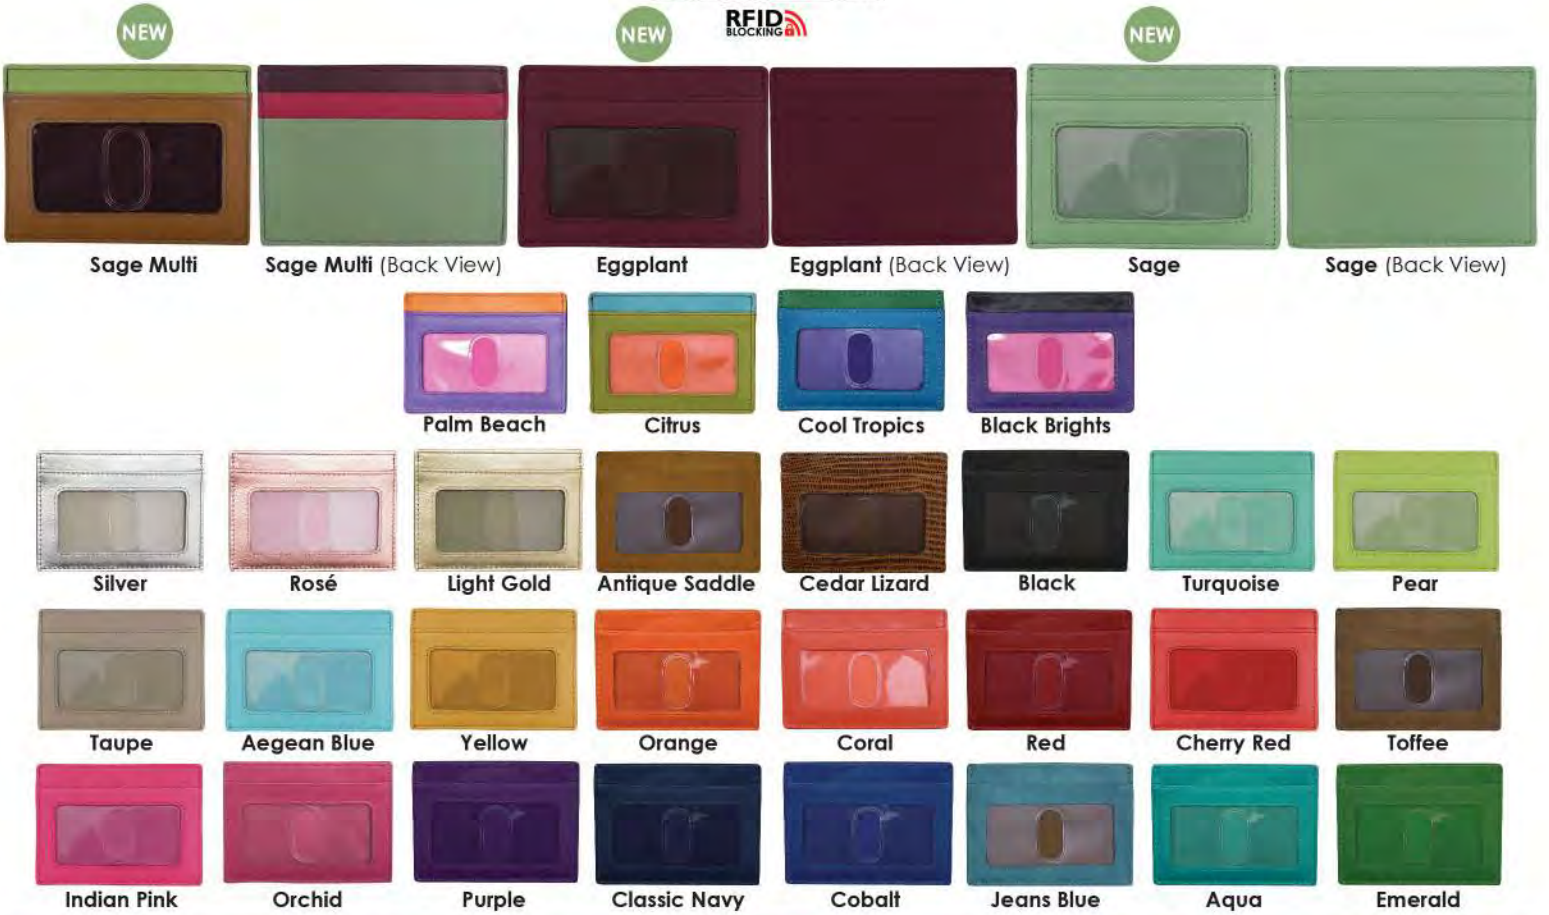

7201.5.25
I.D. CARD CASE

Three credit card slots and I.D. window.

Dimensions: 4"L x 3"H