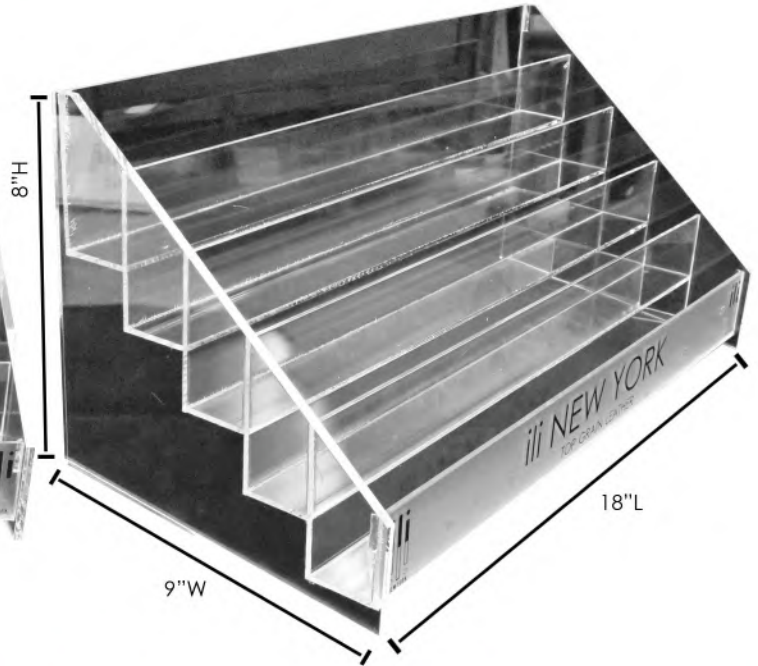

15485.45
SMALL 5 TIER ACRYLIC DISPLAY

Dimensions: 10.25"L x 8"H x 9"W

14638.55
LARGE 5 TIER ACRYLIC DISPLAY

Dimensions: 18"L x 8"H x 9"W

WALLET GIFT BOX

SMALL .5

Dimensions: 5.25"L x 3.75"H x 1"W

MEDIUM .75

Dimensions: 6.25"L x 4.25"H x 1.5"W

SLIM SECRETARY (MEDIUM) .75

Dimensions: 7"L x 3.75"H x 1"W

LARGE 1

Dimensions: 8"L x 4.25"H x 1.5"W