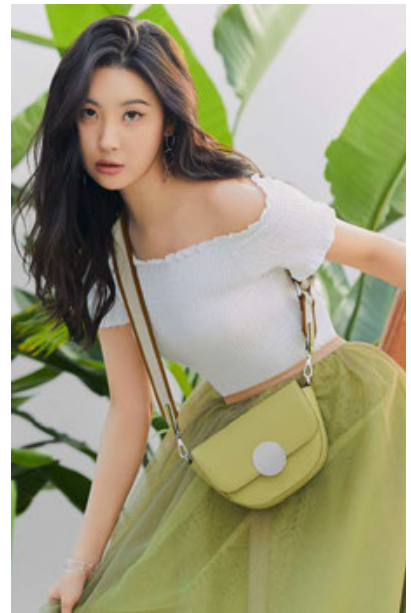

\$110/\$248

LOTTIE SADDLE CROSSBODY

VINTAGE PINK

comes with webbing strap + thin leather crossbody strap.

DIMENSIONS: 8.7 in x 5.5 in x 2.8 in

\$110/\$248

LOTTIE SADDLE CROSSBODY

ORANGE

comes with webbing strap + thin leather crossbody strap.

DIMENSIONS: 8.7 in x 5.5 in x 2.8 in

\$110/\$248

LOTTIE SADDLE CROSSBODY

BANANA

comes with webbing strap + thin leather crossbody strap.

DIMENSIONS: 8.7 in x 5.5 in x 2.8 in

\$110/248

LOTTIE SADDLE CROSSBODY

SHADOW YELLOW

comes with webbing strap + thin leather crossbody strap.

DIMENSIONS: 8.7 in x 5.5 in x 2.8 in

\$110/\$248

LOTTIE SADDLE CROSSBODY

BABY GREEN