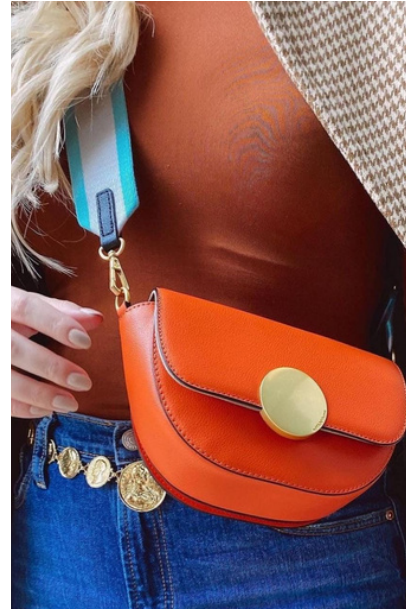

TAUPE

comes with webbing strap + thin leather crossbody strap.

DIMENSIONS: 8.7 in x 5.5 in x 2.8 in

\$110/\$248

LOTTIE SADDLE CROSSBODY

RASPBERRY

comes with webbing strap + thin leather crossbody strap.

DIMENSIONS: 8.7 in x 5.5 in x 2.8 in

\$110/\$248

LOTTIE SADDLE CROSSBODY

VINTAGE PINK

comes with webbing strap + thin leather crossbody strap.

DIMENSIONS: 8.7 in x 5.5 in x 2.8 in

\$110/\$248

LOTTIE SADDLE CROSSBODY

ORANGE

comes with webbing strap + thin leather crossbody strap.

DIMENSIONS: 8.7 in x 5.5 in x 2.8 in

\$110/\$248

LOTTIE SADDLE CROSSBODY

BANANA

comes with webbing strap + thin leather crossbody strap.

DIMENSIONS: 8.7 in x 5.5 in x 2.8 in