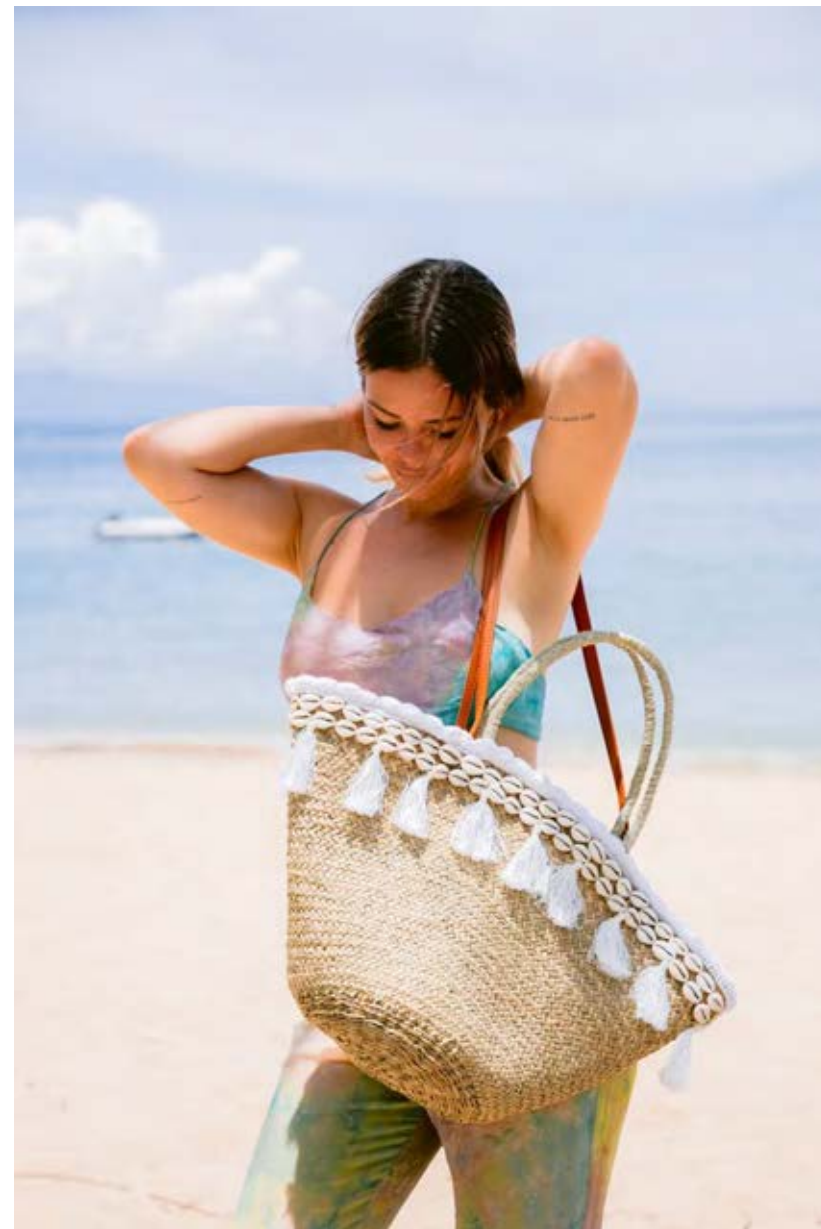

ATLANTIS
$50/$125