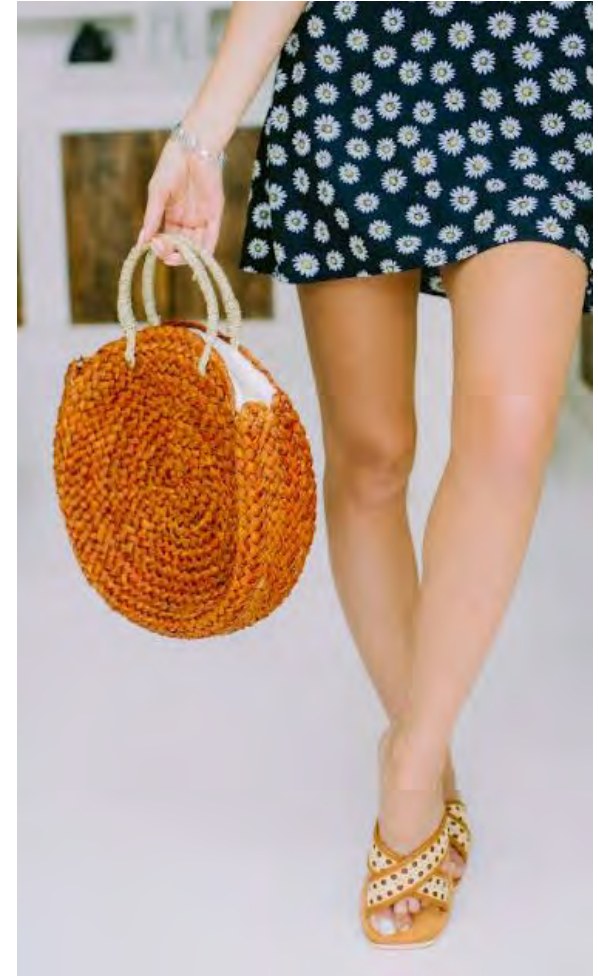

VITA
\$46/\$115

MONTEREY
\$46/\$115

HONEY
\$44/\$110

NATURAL

ORANGE

MARISOL
\$40/\$90

DARK TAN

BLACK