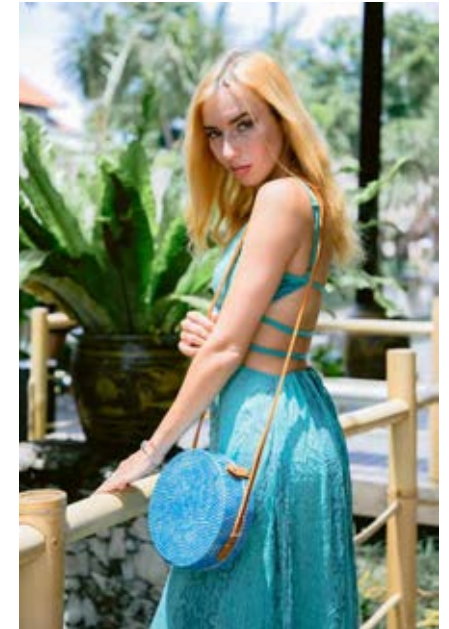

ATA BALI
$32/$78