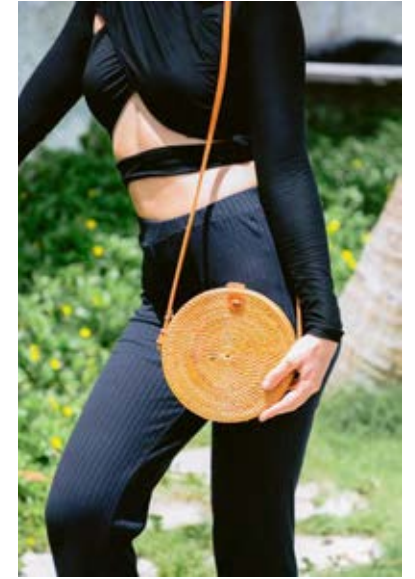

ATA BALI
$32/$78