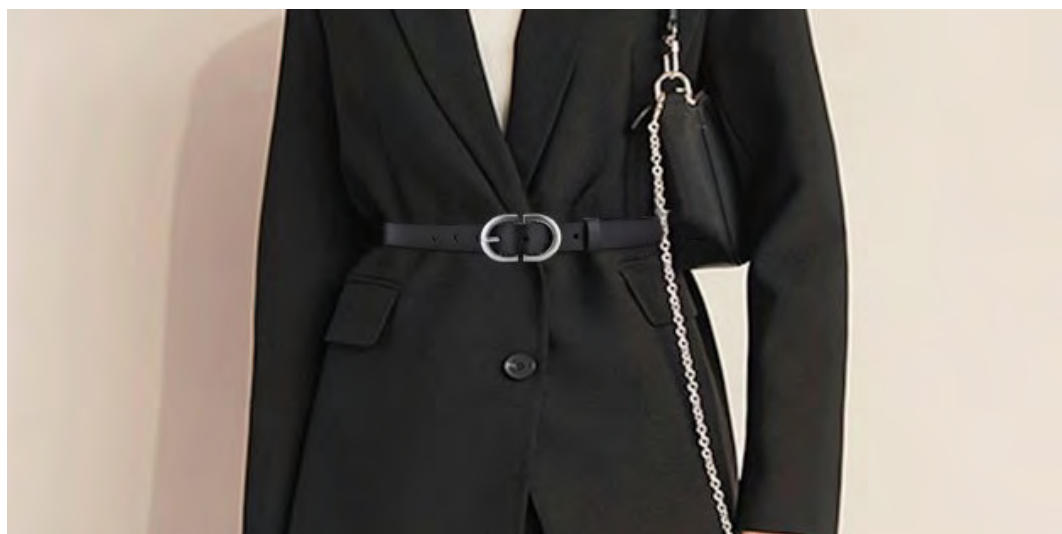

COWHIDE FULL GRAIN BELTS

Our leather is selected and cured with great attention to detail. Natural plant based oils are used and therefore our leather is Veg tanned with no chemicals and toxins.

There is a wide variety of belt designs both for women and men. Ranging in sizes 30"-44". All carefully crafted in Canada.

All belts come packaged with product tags, usage and care instructions and in a natural recycled Kraft gift box.

LBW-CC - $20
Cognac, black, creme

LBW-BRD- $18
black, creme, brown, red,
cognac.

LBW-N - $18
black,brown,cognac, white,
red.

LBW-CC -GLD
Available Colours: Black,
brown, all with matte gold buckle.